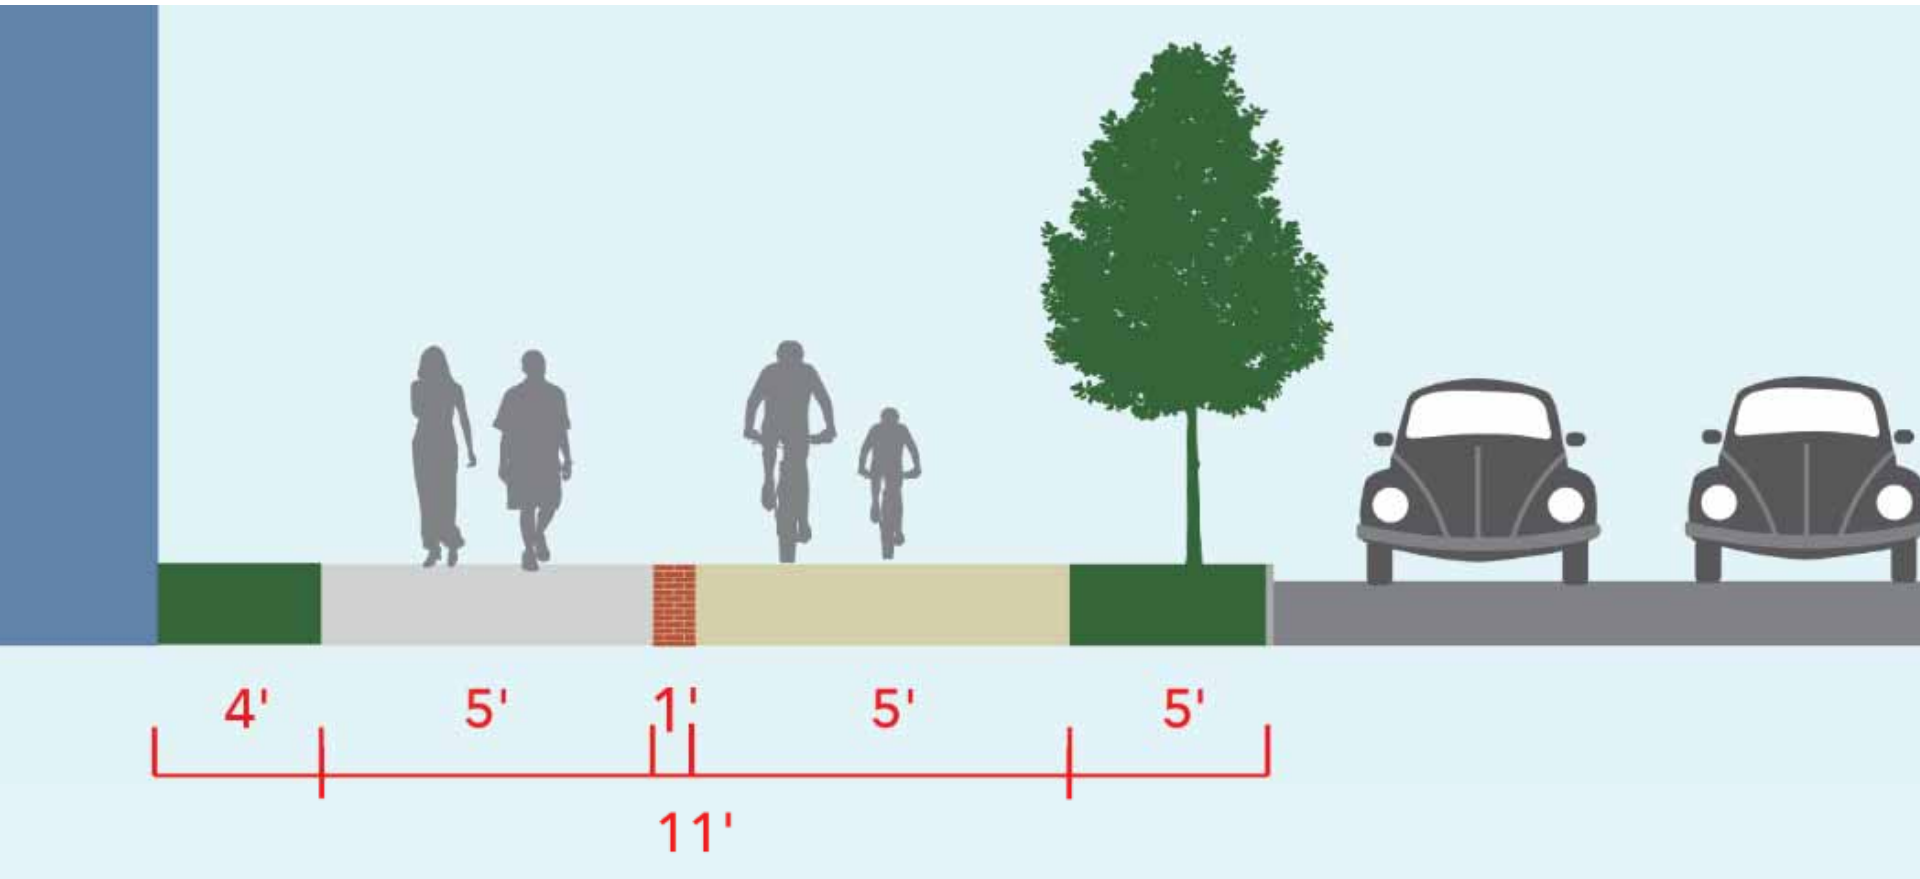

Issue: Transportation & Access Improvements