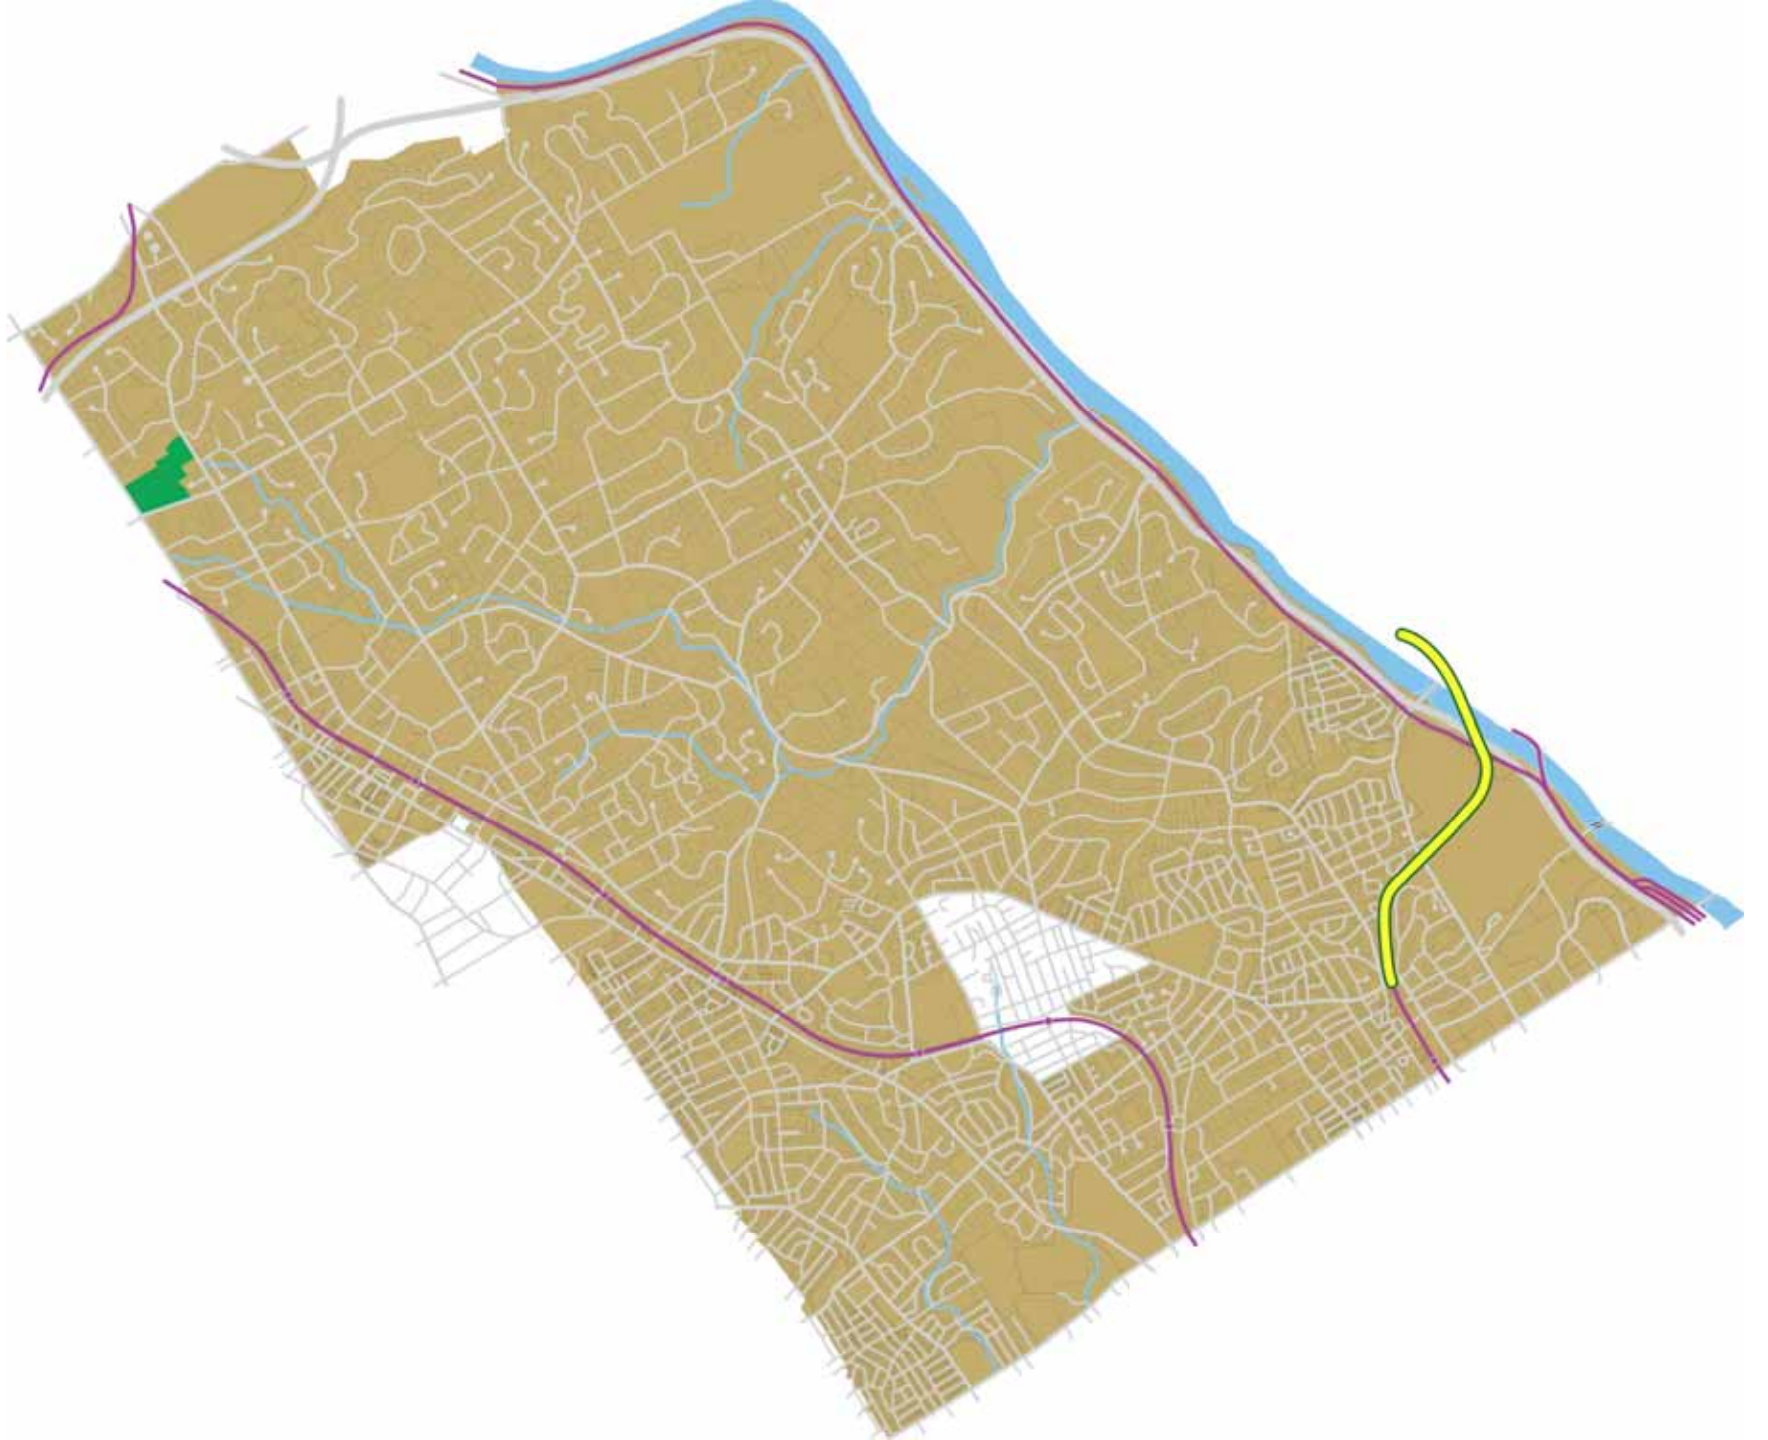

Hayward Ave

Ride the LM/Narb Greenway

All are invited!

A low stress social ride on local roads and trails

Approx. 20 miles round-trip

Sunday, August 4
9am-12pm

RIDE THE LM/NARB GREENWAY

SEPT. 28
9AM-12PM