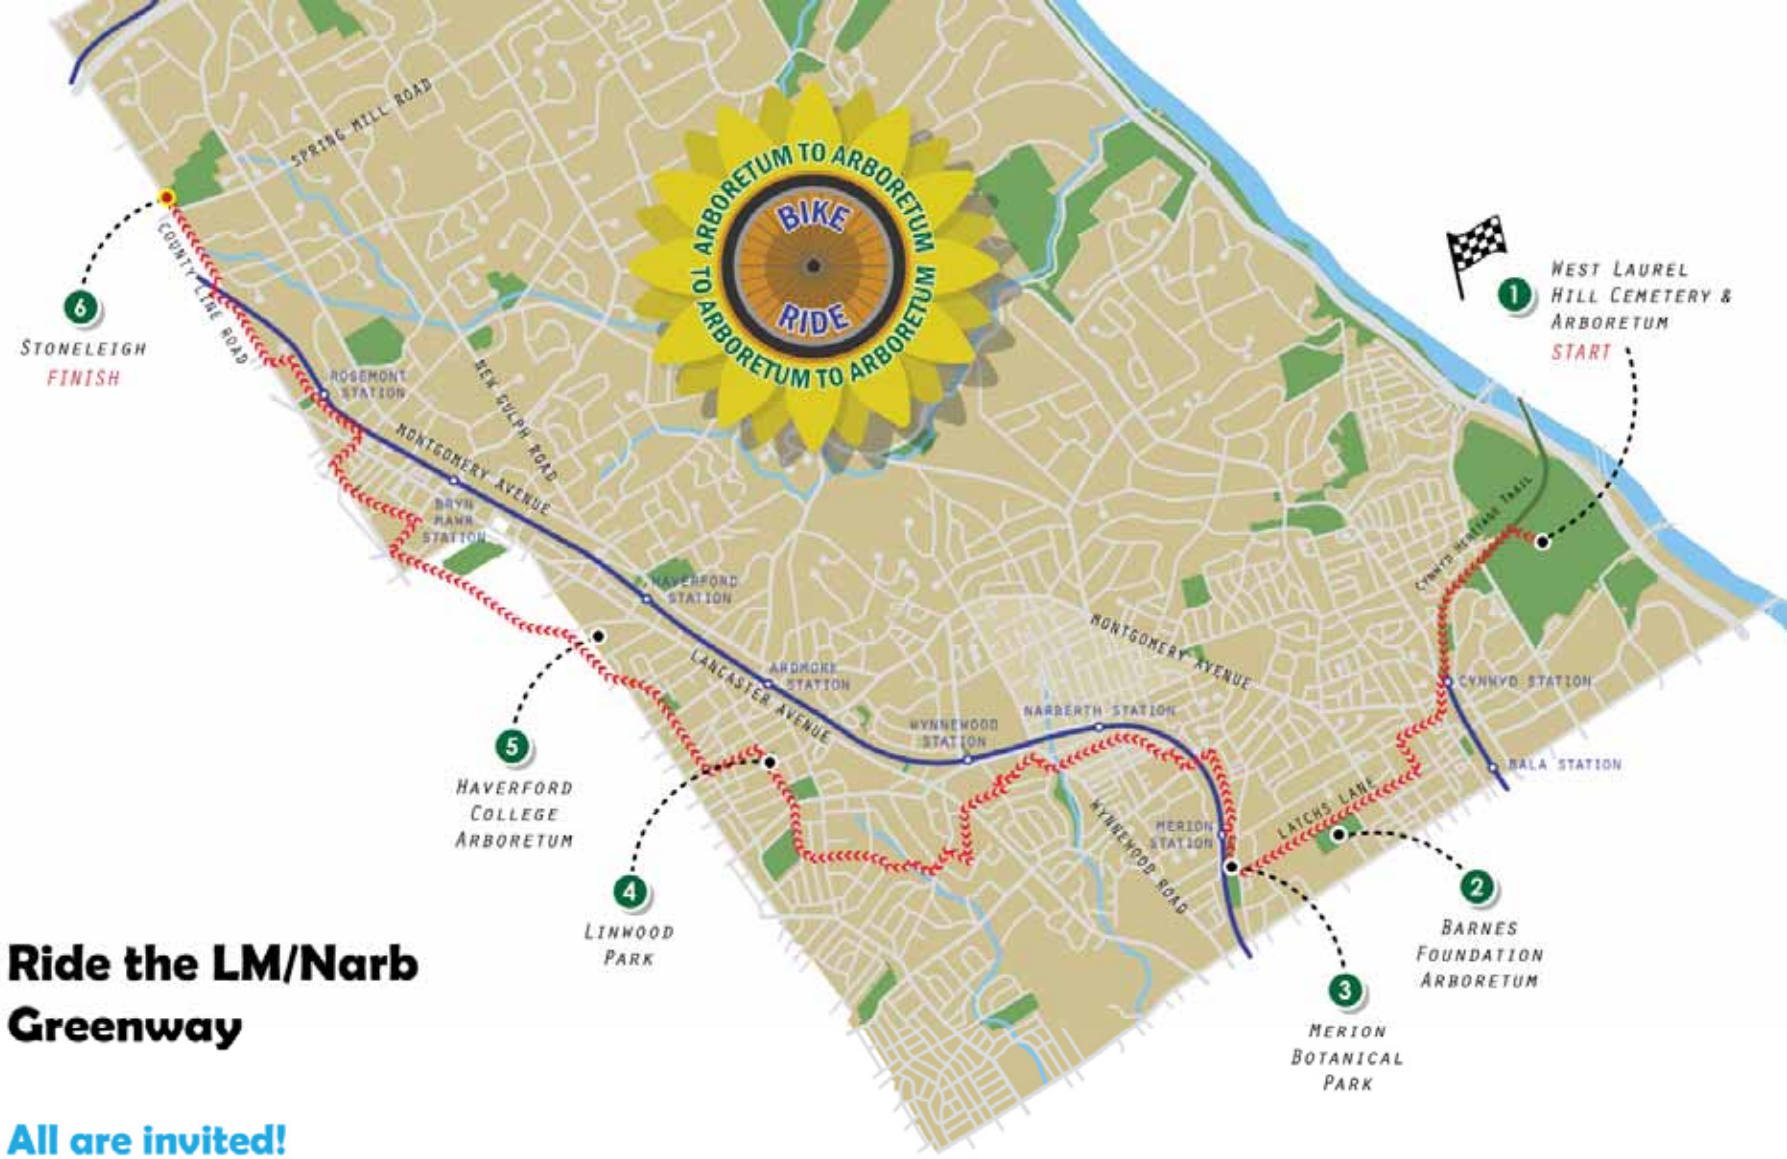

Hayward Ave

Hayward Ave

Hayward Ave

Hayward Ave

Hayward Ave

Hayward Ave

Hayward Ave

Hayward Ave

Hayward Ave

Ride the LM/Narb Greenway

All are invited!

A low stress social ride on local roads and trails

Approx. 20 miles round-trip

Sunday, August 4
9am-12pm

RIDE THE LM/NARB GREENWAY

SEPT. 28
9AM-12PM

NO TURN ON RED

PARKING

Pedestrian
Bridge

Yarnall House

Haverford Friends
Meeting House
(0.15 miles)

Dogs and other pets are prohibited.

College to College Bike Route

STOP