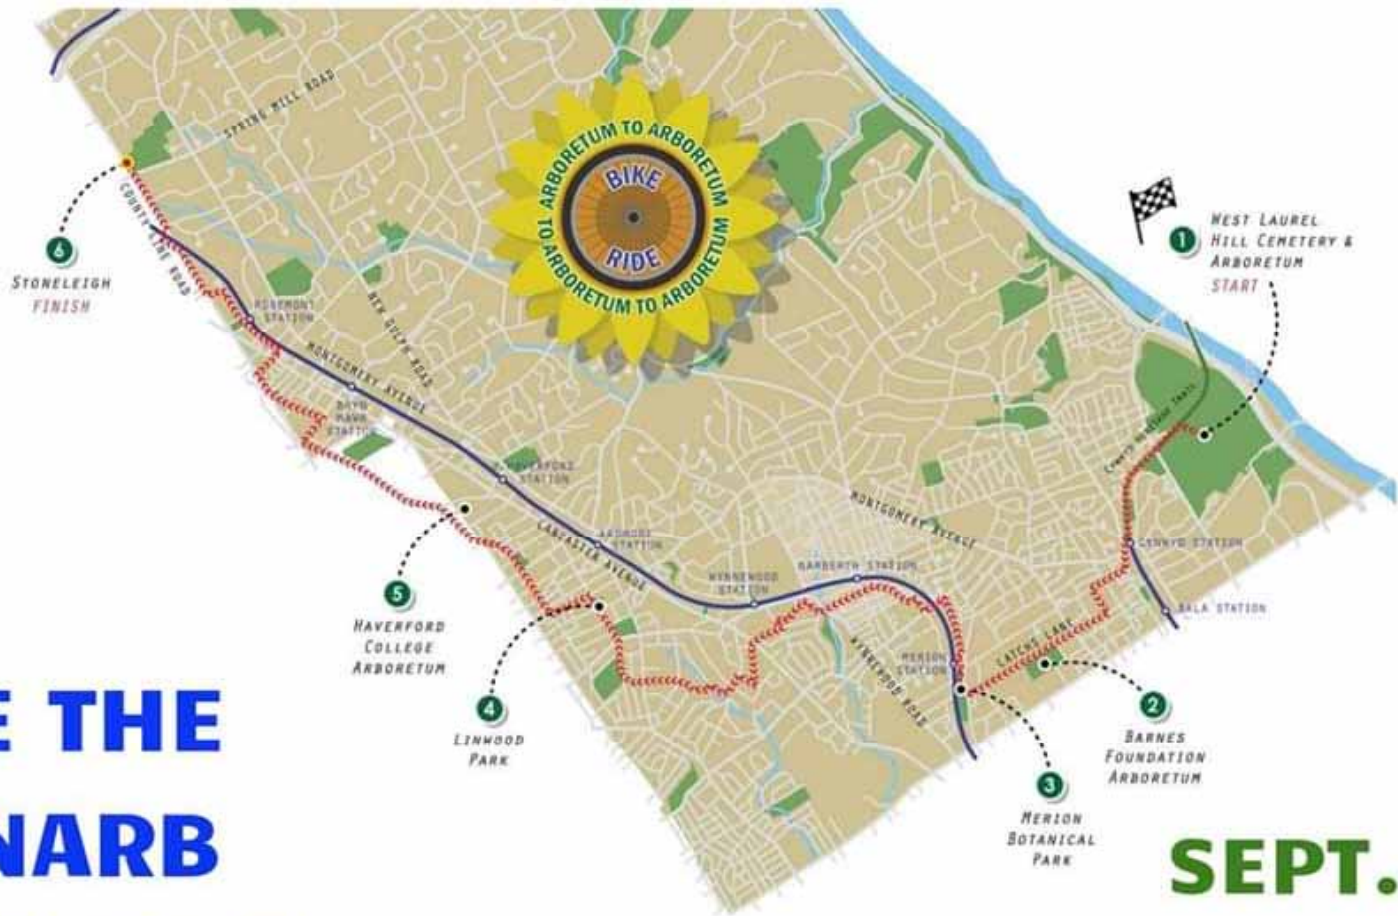

Hayward Ave

Ride the LM/Narb Greenway

All are invited!

A low stress social ride on local roads and trails

Approx. 20 miles round-trip

Sunday, August 4
9am-12pm

RIDE THE LM/NARB GREENWAY

SEPT. 28
9AM-12PM

LEGEND

- Council Heritage Trail & Extensions
- Other Trails
- Future Trail Extensions
- Low-Stress Bike Routes
- Bike-Friendly Rail Line
- Transit Station
- ★ You Are Here

ALL DISTANCES ARE MEASURED FROM THE REALIZED LOCATION

NO TURN ON RED

PARKING

Pedestrian
Bridge

Yarnall House

Haverford Friends
Meeting House
(0.15 miles)

Dogs and other pets are prohibited.

College to College Bike Route

STOP