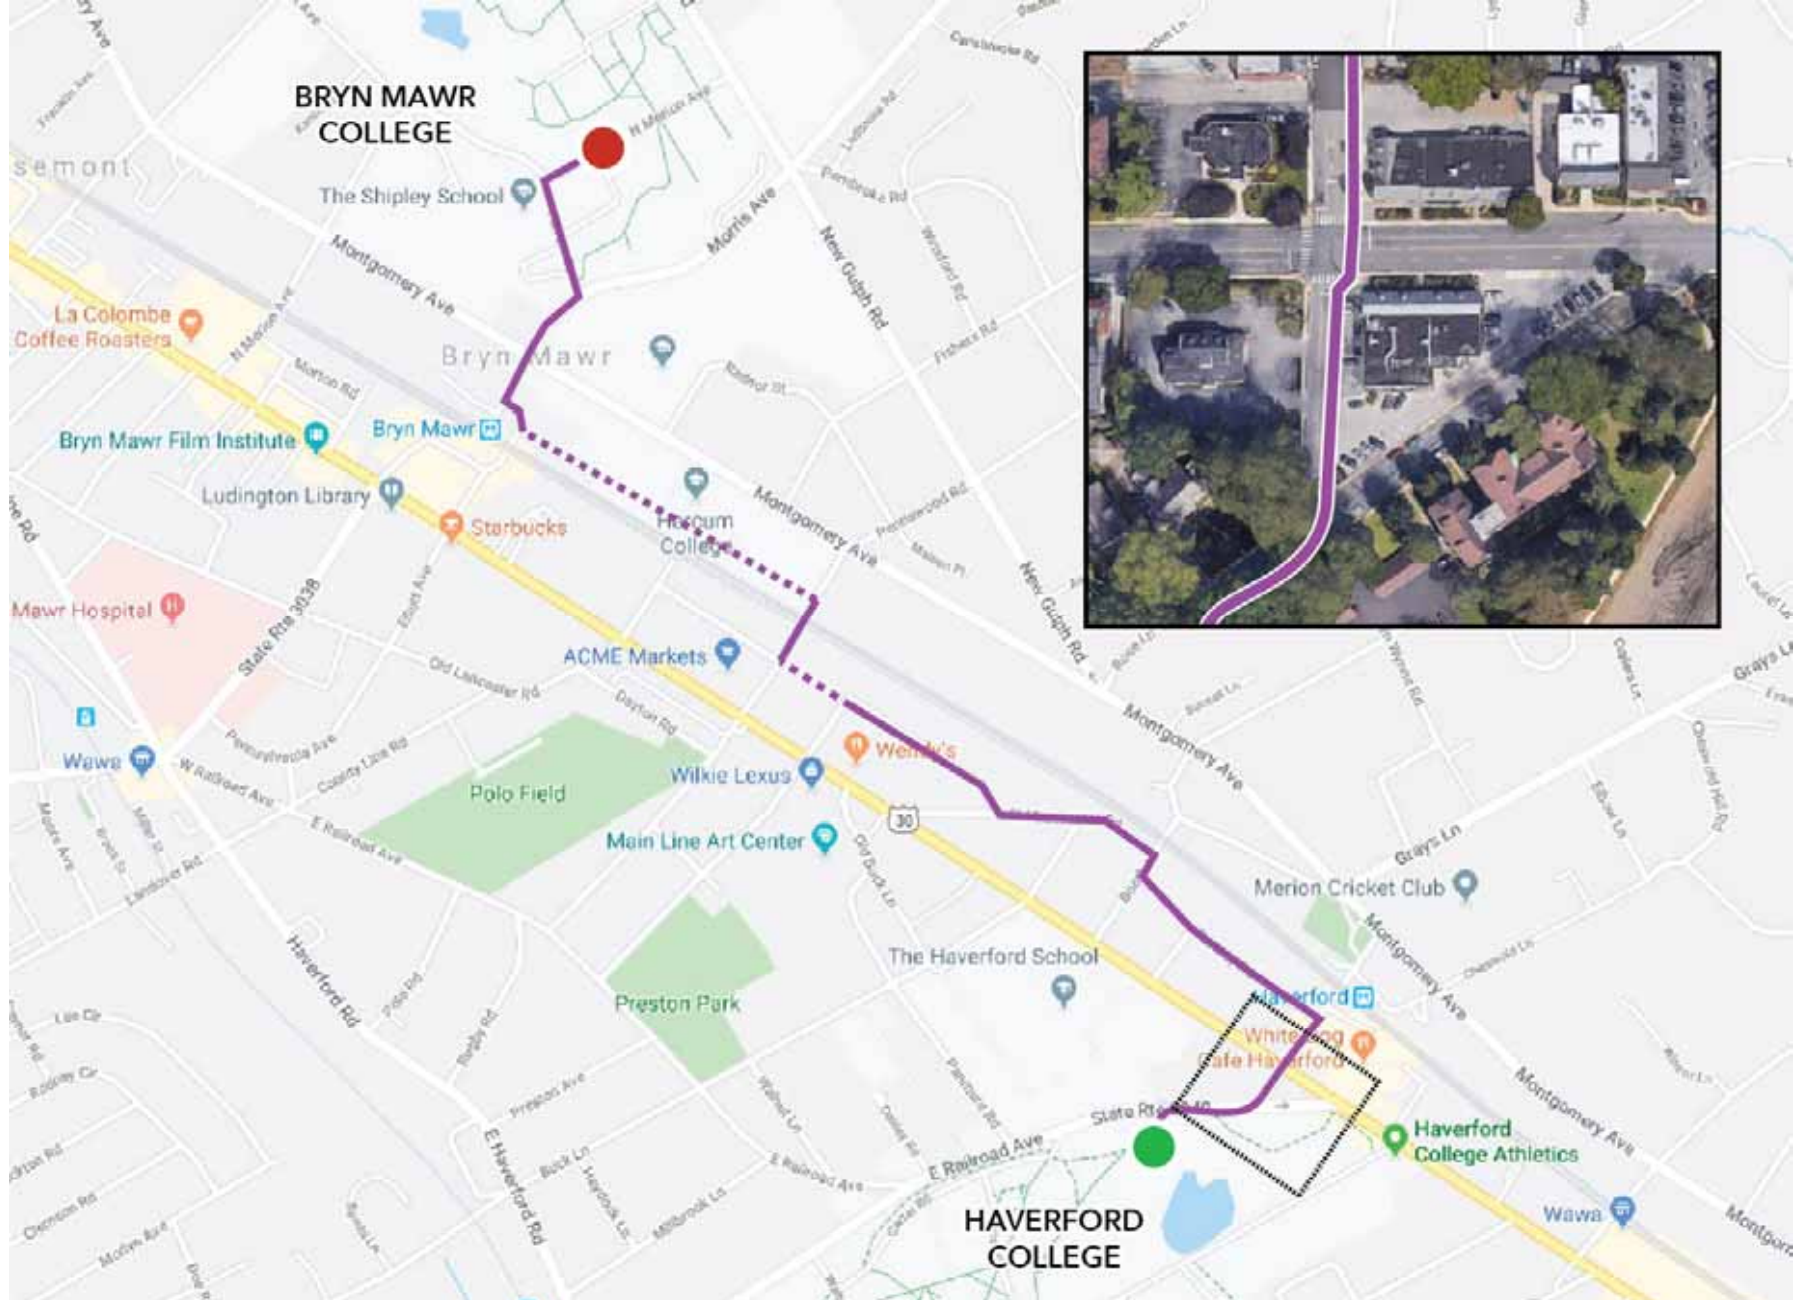

NO TURN ON RED

PARKING

Pedestrian
Bridge

Yarnall House

Haverford Friends
Meeting House
(0.15 miles)

Dogs and other pets are prohibited.

College to College Bike Route

STOP

W. LANCASTER AVE

HVERFORD STATION ROAD

OLD RAILROAD AVE

CHASE

STOP

STOP

STOP

STOP