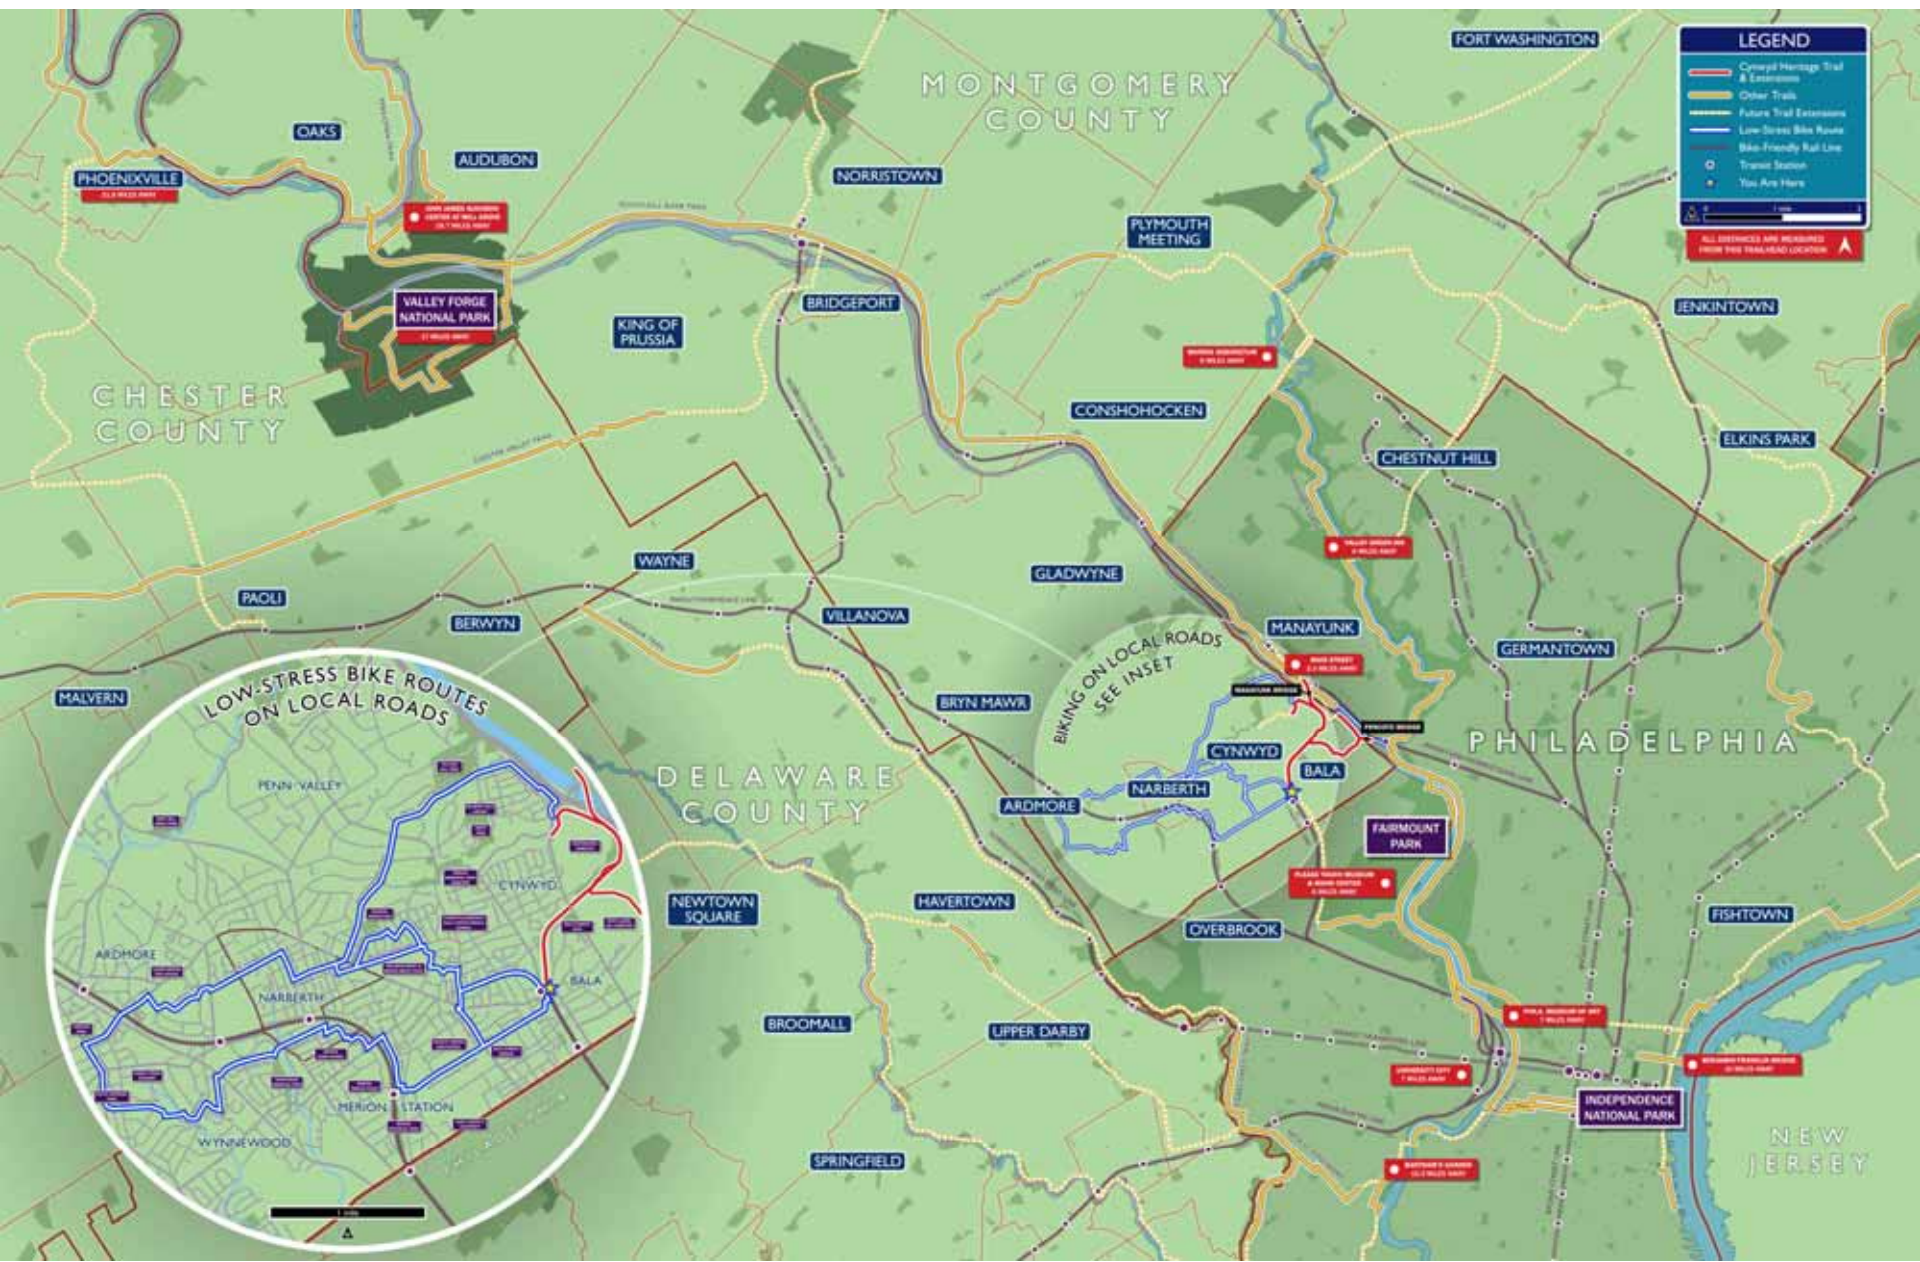

Hayward Ave

Ride the LM/Narb Greenway

All are invited!

A low stress social ride on local roads and trails

Approx. 20 miles round-trip

Sunday, August 4
9am-12pm

RIDE THE LM/NARB GREENWAY

SEPT. 28
9AM-12PM