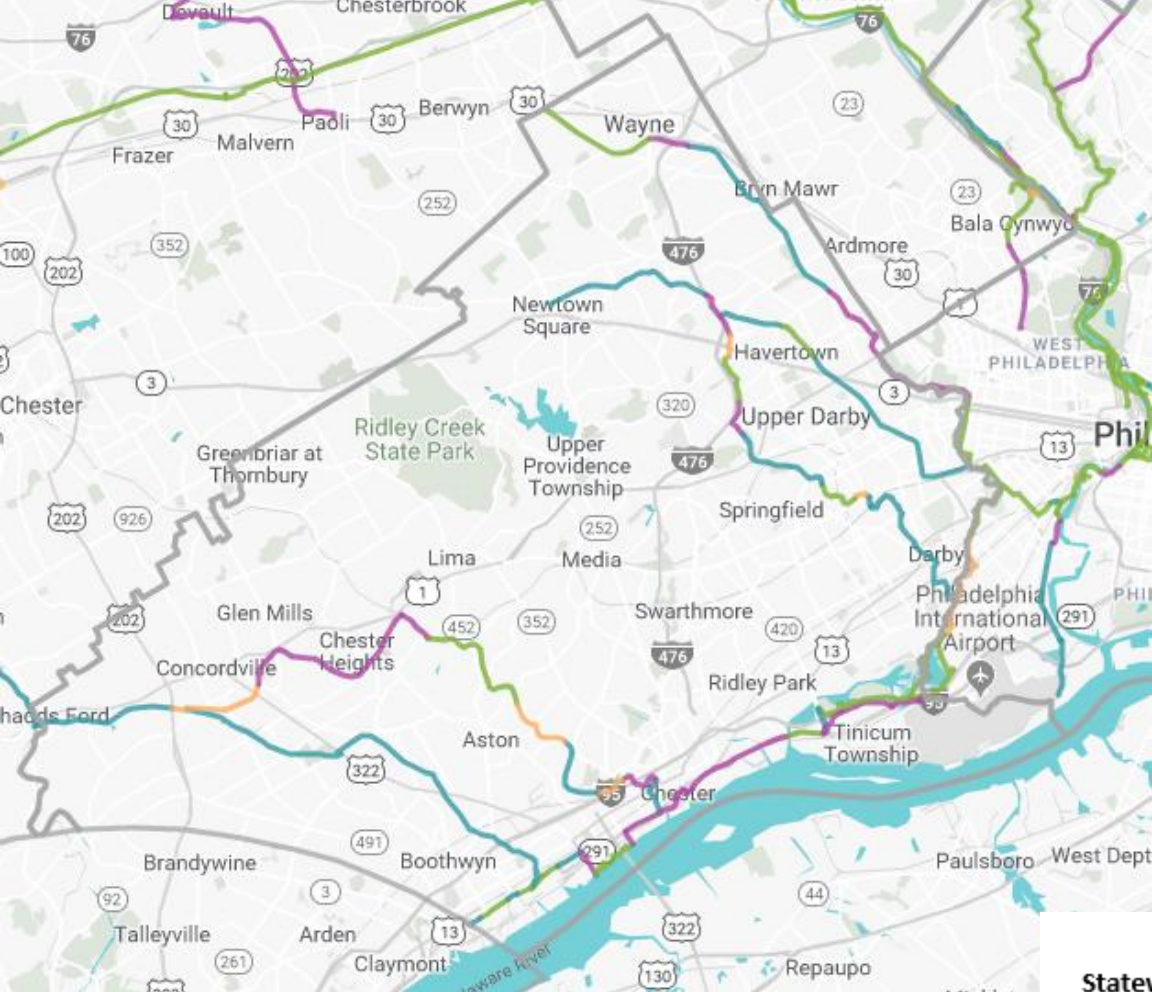

DCNR Trail Priorities

PA DCNR TRAIL FUNDING PRIORITIES

Statewide Major Greenways (Priority 1)

East Coast Greenway

Regional Greenways/AKA Regionally Significant Trails (Priority 2)

Chester Creek Trail

Darby Creek Trail

Forge to Refuge Trail

Garnet Valley Greenway

Octoraro Trail

Newtown Square Branch

Jean Lynch | Regional Advisor
Department of Conservation and Natural Resources
Bureau of Recreation and Conservation, Southeast Region
(Region 1)
Ridley Creek State Park
1023 Sycamore Mills Road
Media, PA 19063
Phone: 610-892-3903
email: jealynch@pa.gov