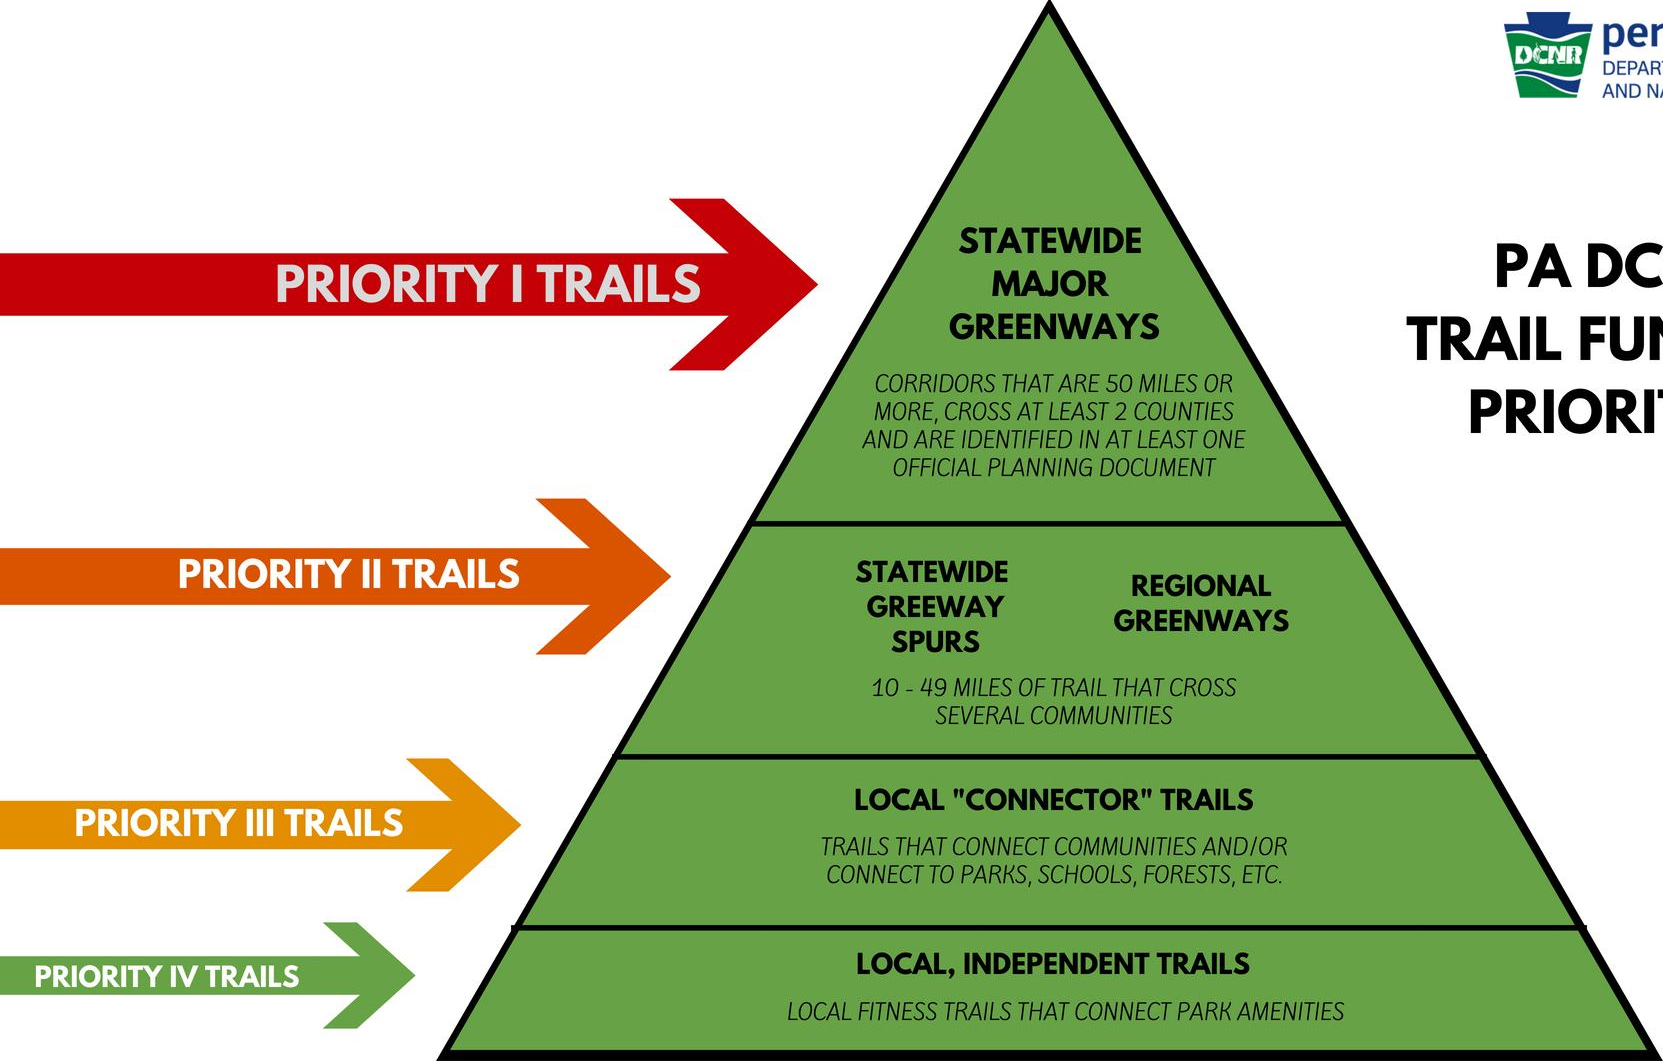

DCNR Trail Priorities

PA DCNR TRAIL FUNDING PRIORITIES

Statewide Major Greenways (Priority 1)

East Coast Greenway

Regional Greenways/AKA Regionally Significant Trails (Priority 2)

Chester Creek Trail

Darby Creek Trail

Forge to Refuge Trail

Garnet Valley Greenway

Octoraro Trail

Newtown Square Branch

Jean Lynch | Regional Advisor
Department of Conservation and Natural Resources
Bureau of Recreation and Conservation, Southeast Region
(Region 1)
Ridley Creek State Park
1023 Sycamore Mills Road
Media, PA 19063
Phone: 610-892-3903
email: jealynch@pa.gov