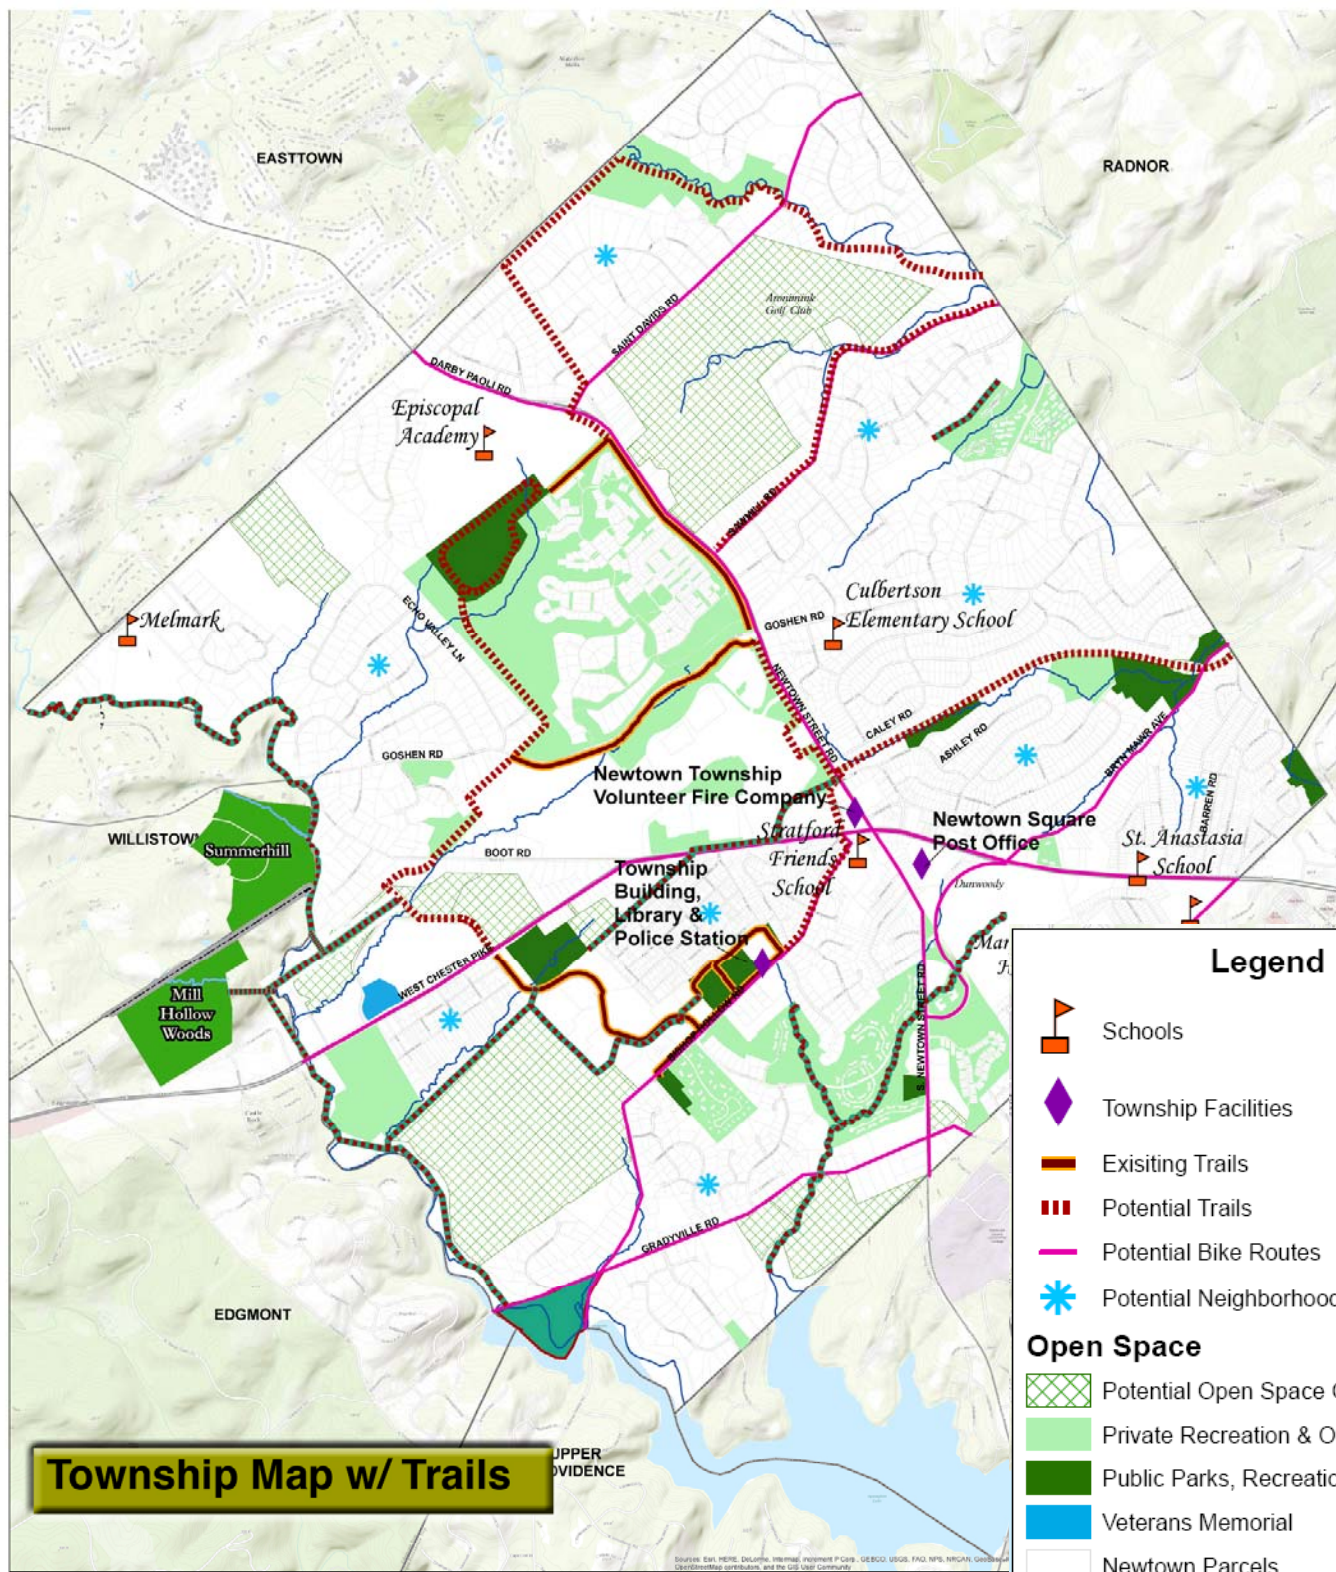

Township Map w/ Trails

Legend

1. Schools
   - Township Facilities
   - Existing Trails
   - Potential Trails
   - Potential Bike Routes
   - Potential Neighborhood Parks
2. **Open Space**
3. Potential Open Space Opportunities
   - Private Recreation & Open Space
   - Public Parks, Recreation & Open Space
   - Veterans Memorial
   - Newtown Parcels