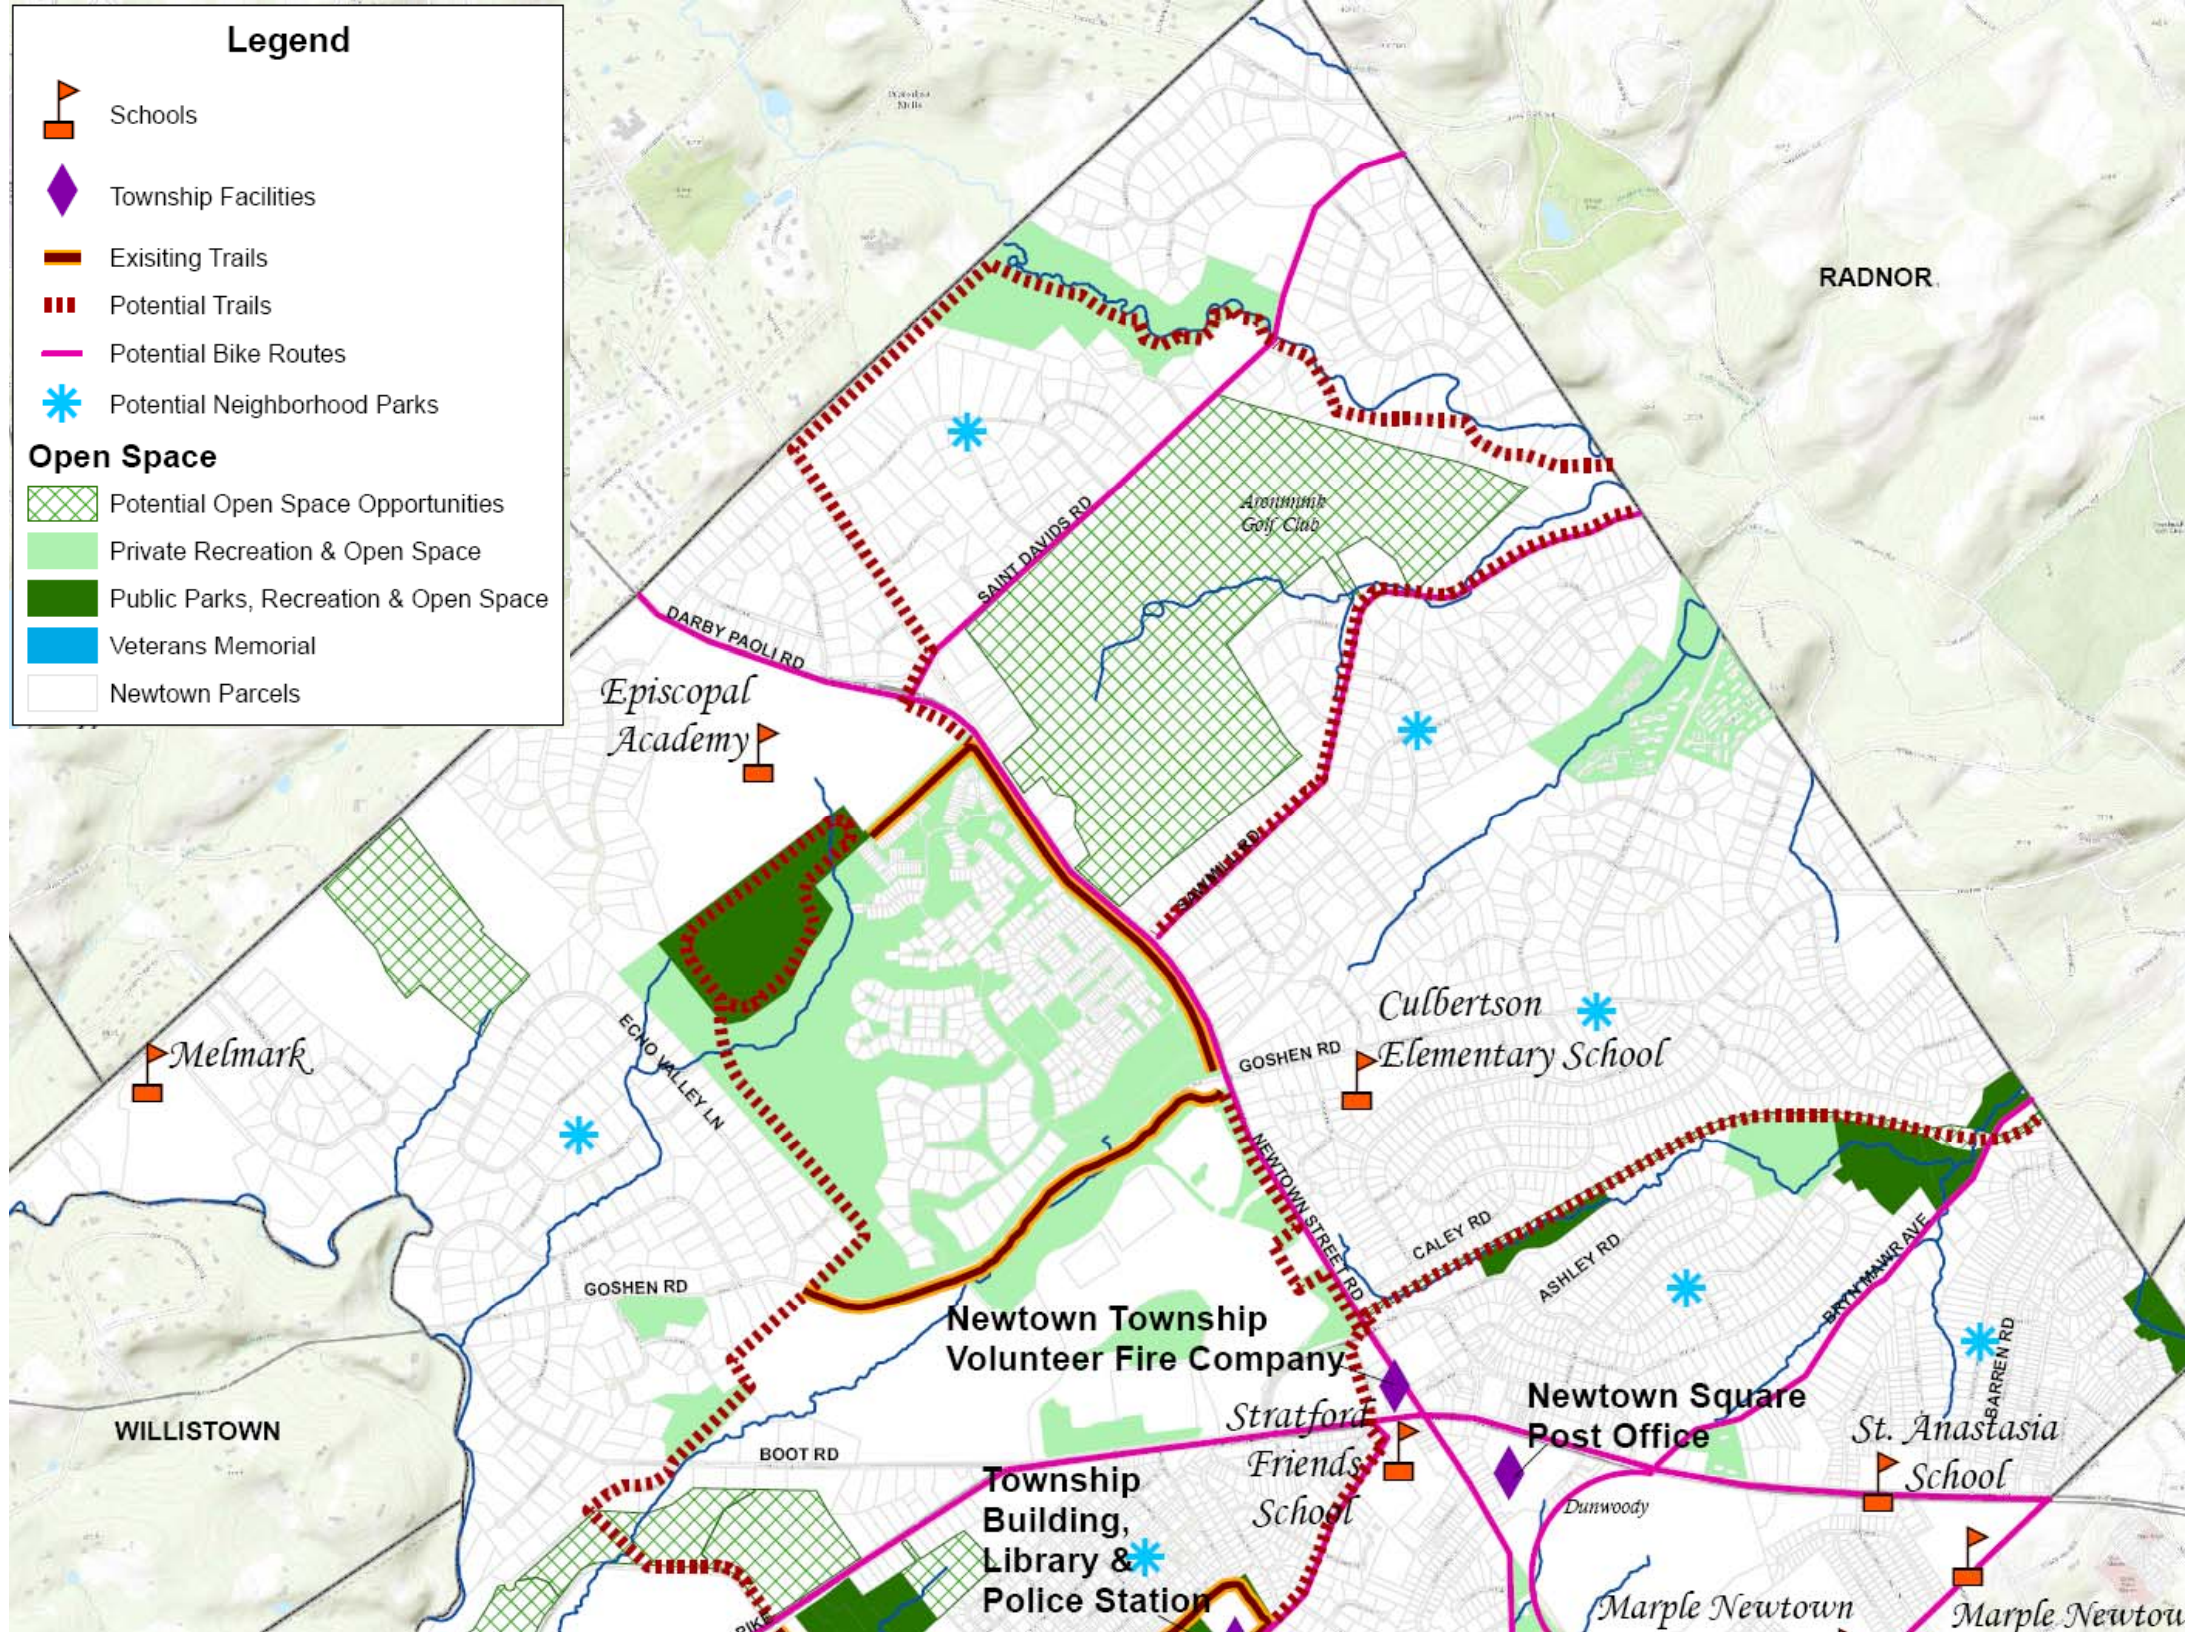

Trail Inventory

Knowing What You Have

Newtown Township

Bruce Killen / John Custer

Township Map w/ Trails

Legend

-  Schools
 -  Township Facilities
 -  Existing Trails
 -  Potential Trails
 -  Potential Bike Routes
 -  Potential Neighborhood Parks
- Open Space**
-  Potential Open Space Opportunities
 -  Private Recreation & Open Space
 -  Public Parks, Recreation & Open Space
 -  Veterans Memorial
 -  Newtown Parcels

Source: Esri, HERE, DeLorme, Intermap, increment P Corp., GEBCO, USGS, FAO, NPS, NRCAN, GEBCO, Swisstopo, Mapbox, and the GIS User Community

Legend

-  Schools
-  Township Facilities
-  Existing Trails
-  Potential Trails
-  Potential Bike Routes
-  Potential Neighborhood Parks

Open Space

-  Potential Open Space Opportunities
-  Private Recreation & Open Space
-  Public Parks, Recreation & Open Space
-  Veterans Memorial
-  Newtown Parcels

Legend

-  Schools
-  Township Facilities
-  Existing Trails
-  Potential Trails
-  Potential Bike Routes
-  Potential Neighborhood Parks