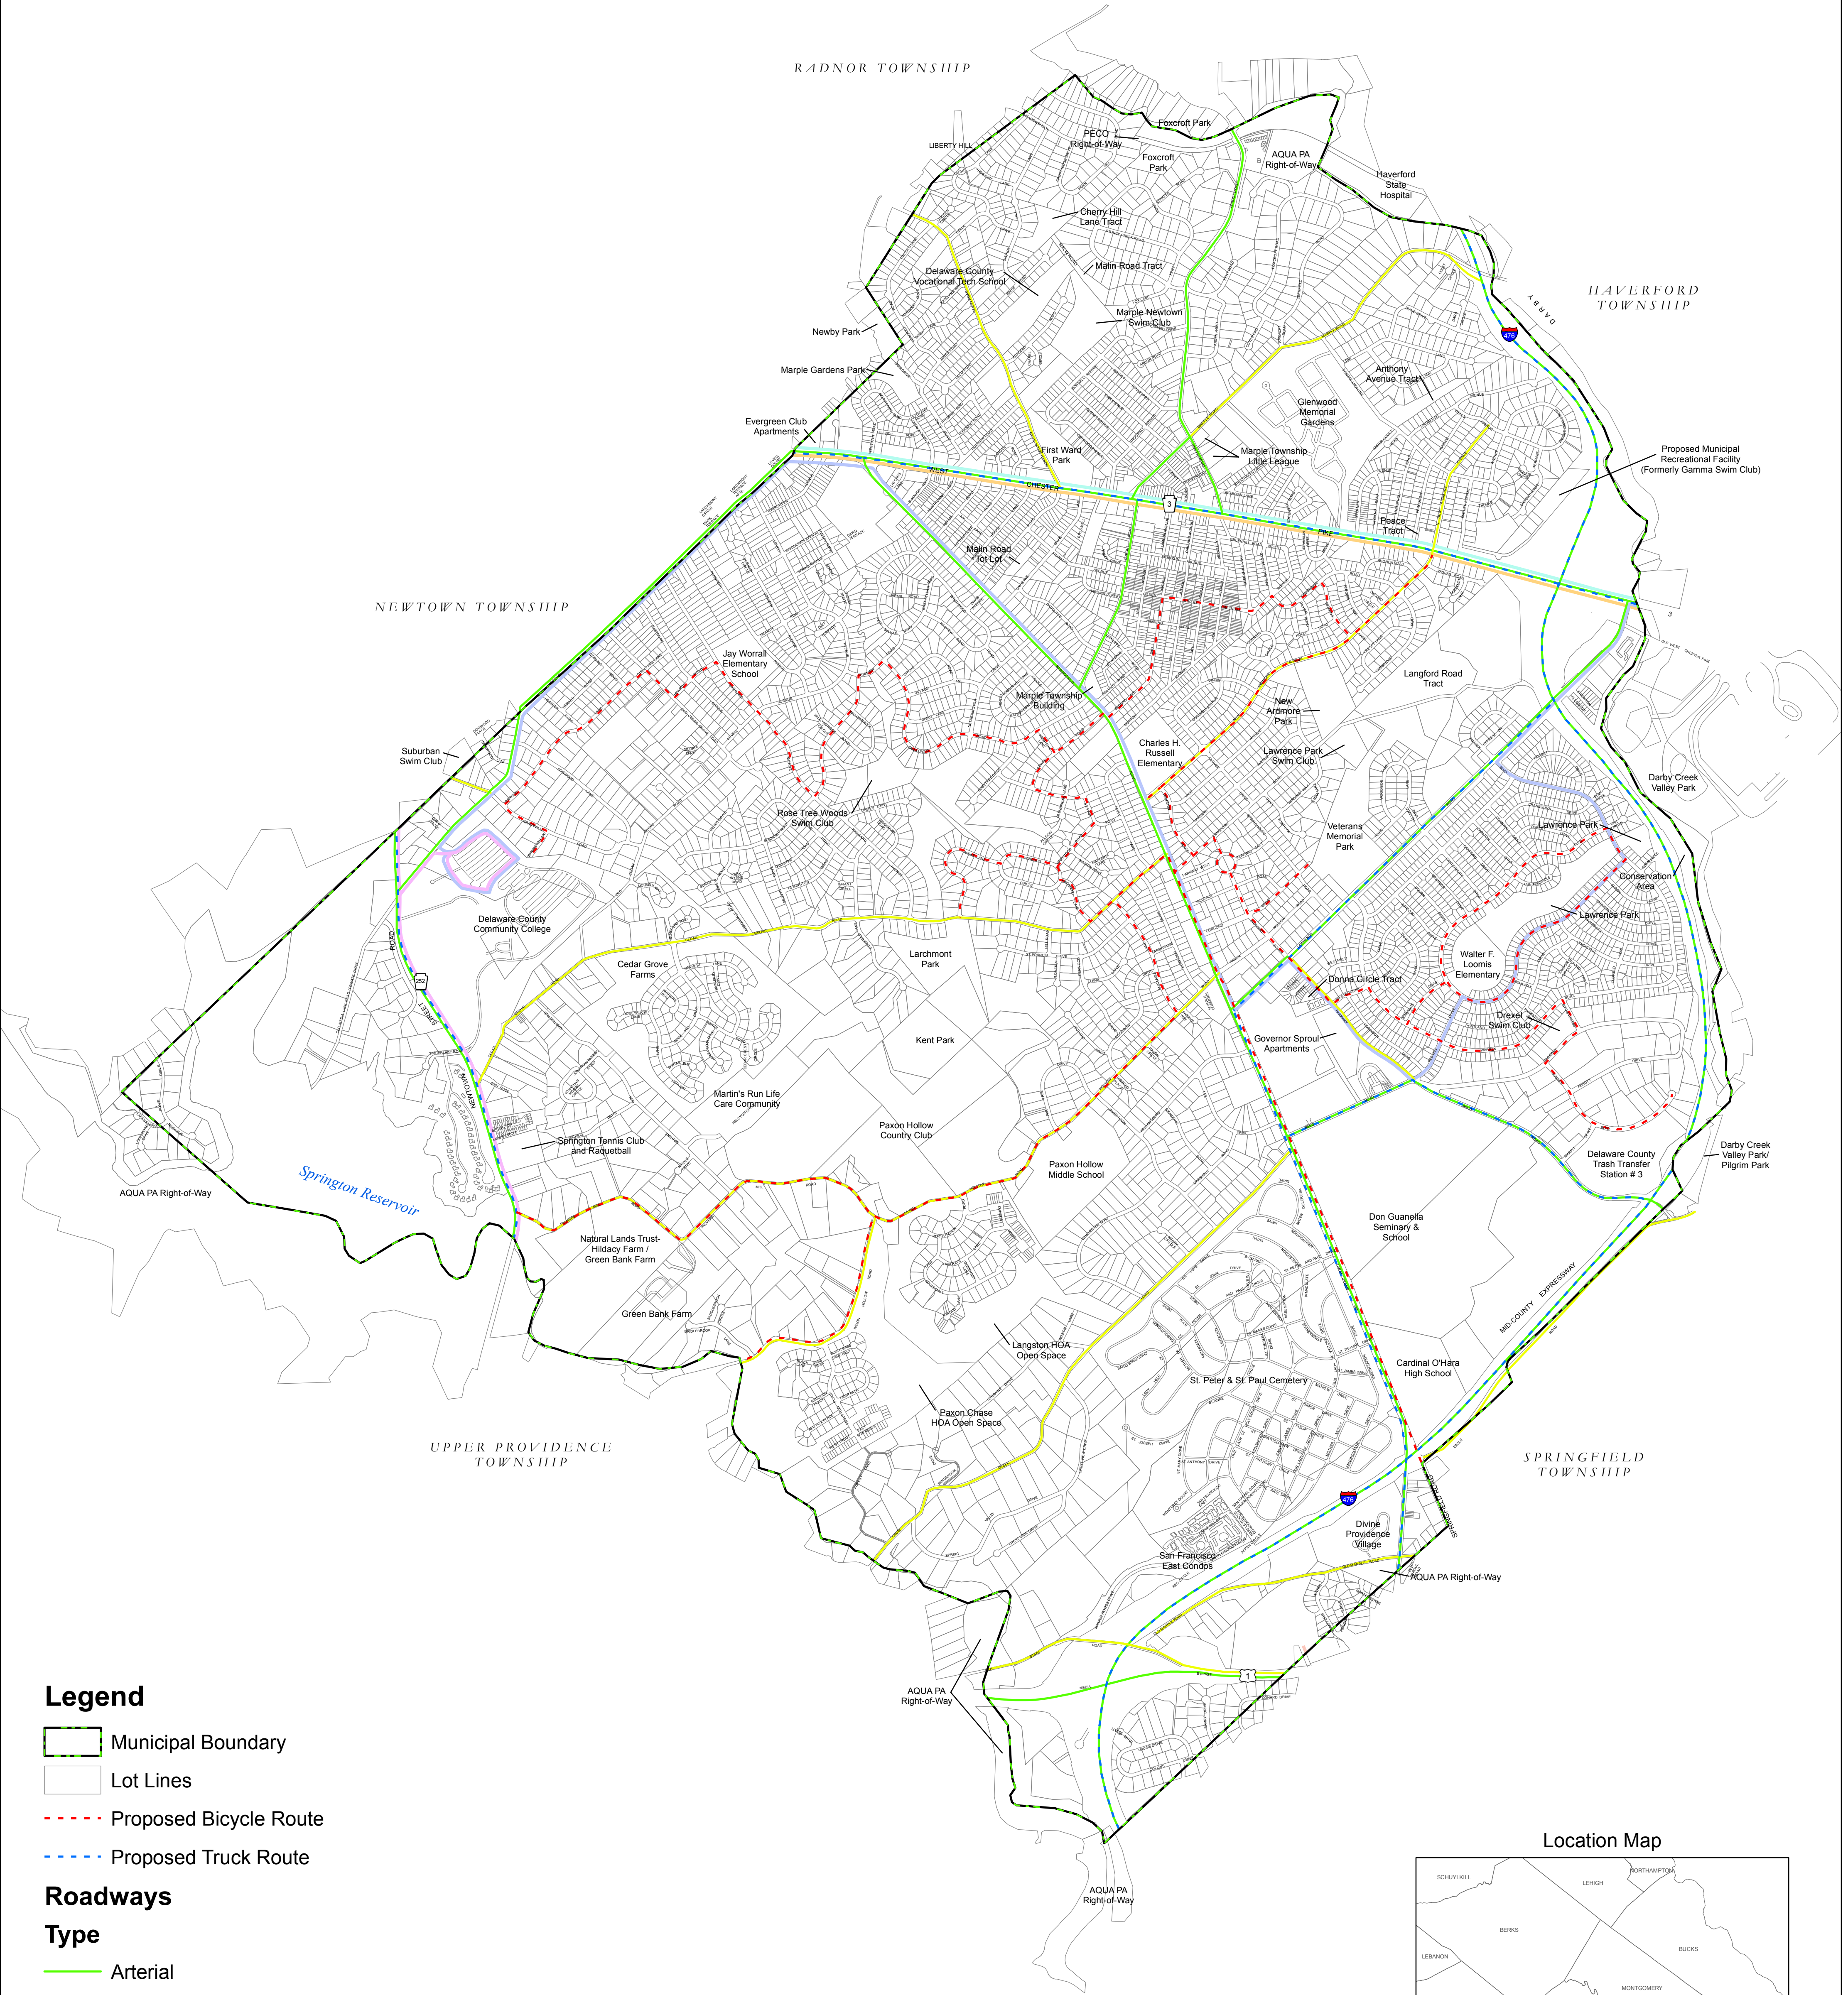

Circulation Map

Township of Marple

Delaware County, Pennsylvania

Legend

- Municipal Boundary
- Lot Lines
- Proposed Bicycle Route
- Proposed Truck Route

Roadways

Type

- Arterial
- Collector

Mass Transit

- #### Route
- Route 104
 - Route 110
 - Route 112
 - Route 118
 - Route 120

Location Map

Municipal boundary and lot line spatial data acquired from the Delaware County Planning Department; County Boundary spatial data obtained from the Pennsylvania Spatial Data Access (PASDA)